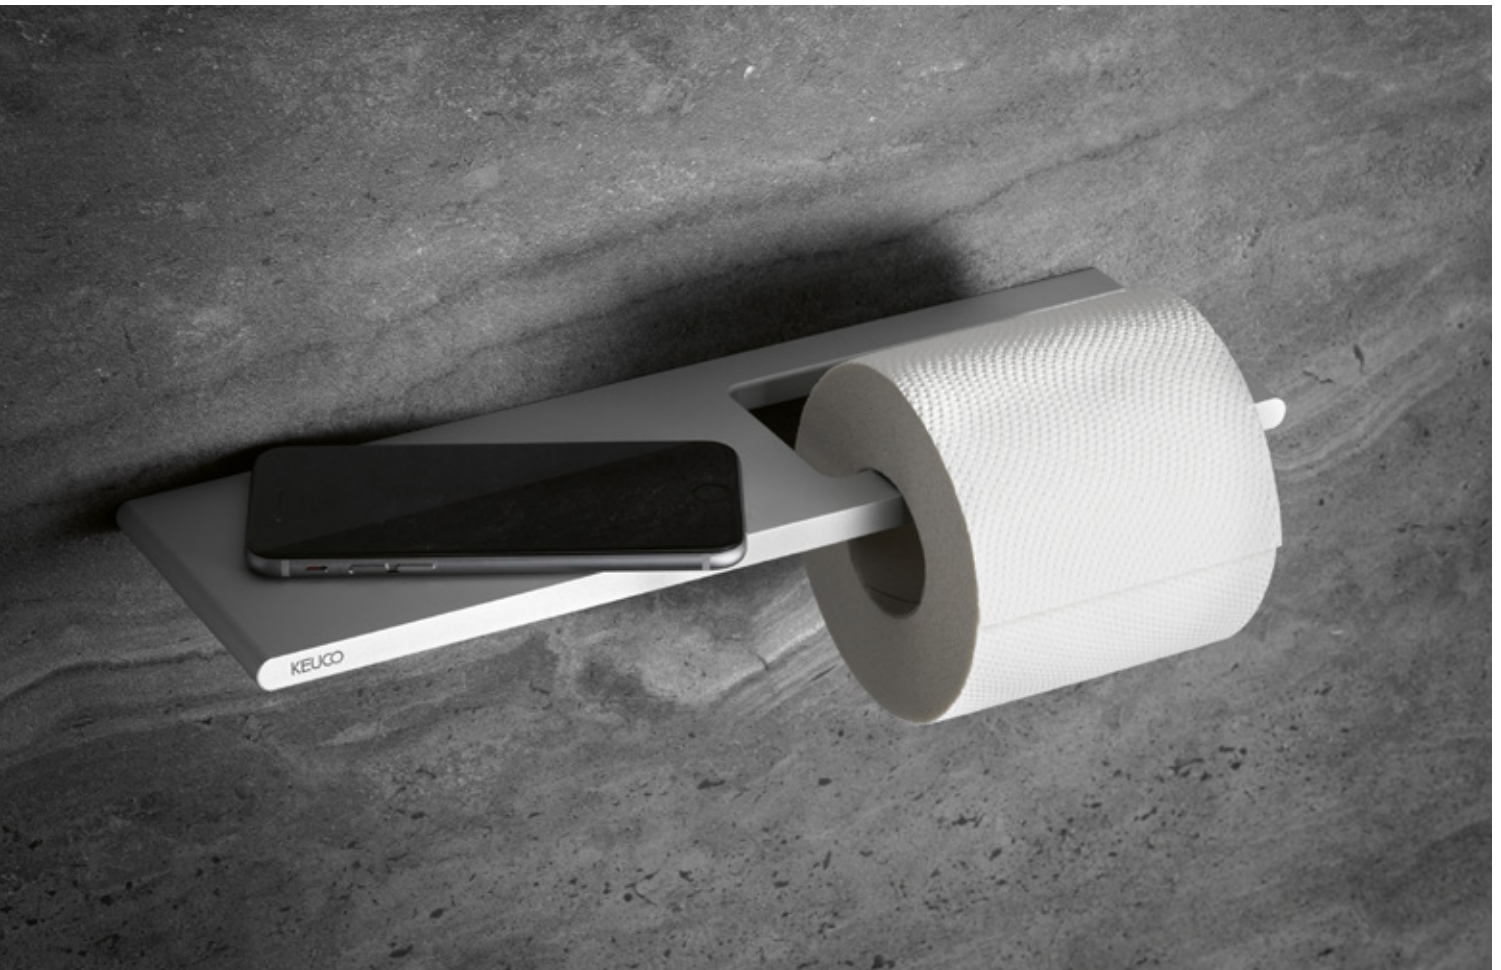

TOWEL RAIL | 11501

Colour: Chrome-plated
Dimensions:

11501 010600	600 x 71 x 33 mm	Price: £ 166.90
11501 010800	800 x 71 x 33 mm	Price: £ 193.60
11501 011000	1000 x 71 x 33 mm	Price: £ 214.00

TOWEL HOOK | 11514 010000

Dimensions: 25 x 60 x 20 mm
Colour: Chrome-plated

Price: £ 17.90

GRAB BAR TOWEL RAIL | 11507 010000

Dimensions: 350 x 71 x 25 mm
Colour: Chrome-plated

Price: £ 126.60

DOUBLE TOWEL HOOK | 11515 010000

Dimensions: 120 x 39 x 18 mm
Colour: Chrome-plated

Price: £ 49.40