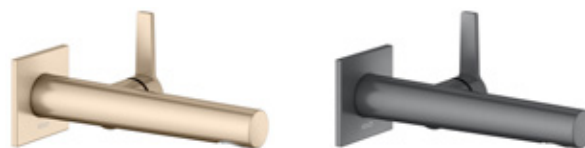

Rough Part required 59916000070 Price: £342.30

EDITION 11 SINGLE LEVER BASIN MIXER 150

No Pop-up waste

Dimensions: 76 x 210 x 162 mm

Colour:

| | | |
|--------------|----------------------|-----------------|
| 51102 050100 | Brushed Nickel | Price: £ 893.20 |
| 51102 030100 | Brushed Bronze | Price: £ 893.20 |
| 51102 130100 | Brushed Black Chrome | Price: £ 893.20 |