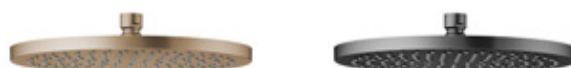

ROUND SHOWER HEAD

Dimensions: 250 x 51 mm

Colour:		
59886 050201	Brushed Nickel	Price: £ 330.90
59886 030201	Brushed Bronze	Price: £ 330.90
59886 130201	Brushed Black Chrome	Price: £ 330.90