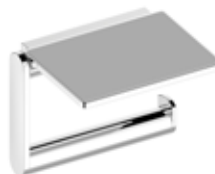

TOILET PAPER HOLDER WITH SHELF | 14973

Open form, for 100/120 mm wide paper rolls, with anti-slip insert in grey
Dimensions: 133 x 105 x 106 mm
Colour:

14973 010000	Chrome-plated	Price: £ 140.20
14973 370000	Black Matt	Price: £ 140.20