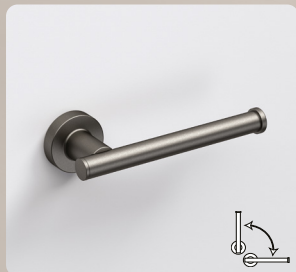

Luxor Mirror 80 Round
Gold & Black

LXR-01D080-01

Ø800 D30mm

£645

AVAILABLE
JANUARY 2025

Sloane Magnifying Mirror

Illuminated Magnifying Mirror
3000K / 4000K / 6000K

Sloane Round Black 3x LED Magnifying Mirror

SLN-017302-BK
W245 H215 D70mm
£235

AVAILABLE
NOW

Tecno Project - Gunmetal

Material: Brass

Spare/Open Toilet Roll Holder
186211 £92
W166 H50 D63mm

Open Toilet Roll Holder
194902 £105
W160 H110 D41mm

Toilet Roll Holder with Flap
194919 £118
W136 H114 D62mm