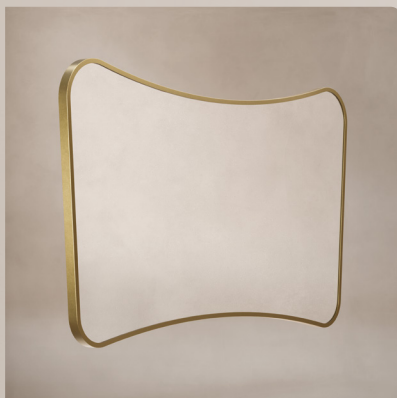

Let's Create Together!

TRANSITIONAL

ILLUMINATED

ILLUMINATED

GUNMETAL

Delphine Mirrors - 60

Material: Stainless Steel

Delphine Mirror 60 Black

DEL-001069-BK
W600 H900 D28mm
£275

Delphine Mirror 60 Brushed Brass

DEL-001069-BB
W600 H900 D28mm
£295

Delphine Mirror 60 Brushed Bronze

DEL-001069-BZ
W600 H900 D28mm
£295

AVAILABLE
NOW

Delphine Mirrors - 120

Material: Stainless Steel

Delphine Mirror 120 Black

DEL-001127-BK
W1200 H700 D28mm
£360

Delphine Mirror 120 Brushed Brass

DEL-001127-BB
W1200 H700 D28mm
£385

Delphine Mirror 120 Brushed Bronze

DEL-001127-BZ
W1200 H700 D28mm
£385