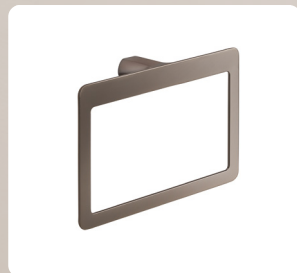

Towel Ring
PI70-81 £98
W230 H150 D50mm