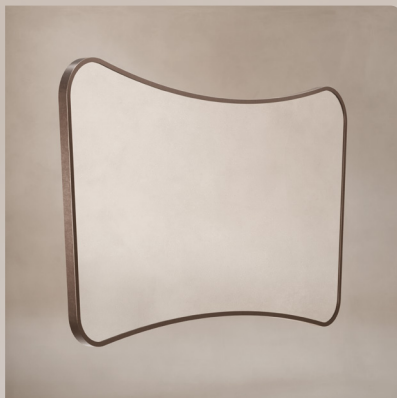

Material: Stainless Steel

Delphine Mirror 120 Black

DEL-001127-BK
W1200 H700 D28mm
£360

Delphine Mirror 120 Brushed Brass

DEL-001127-BB
W1200 H700 D28mm
£385

Delphine Mirror 120 Brushed Bronze

DEL-001127-BZ
W1200 H700 D28mm
£385