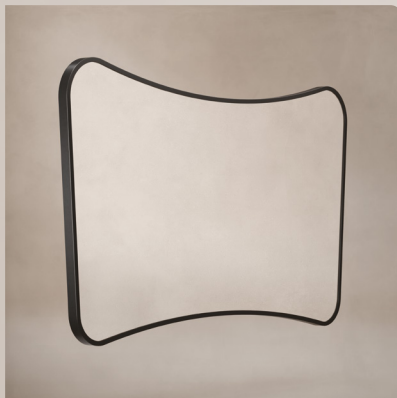

Delphine Mirrors - 120

Material: Stainless Steel

Delphine Mirror 120 Black

DEL-001127-BK
W1200 H700 D28mm
£360